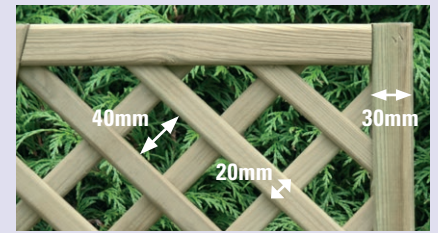

WE RECOMMEND LONG HINGES ARE USED WHEN HANGING FLAT TOP GATES

ELITE CROSS TOP (PG 33)

Size	Order Code	Price
90cm x 90cm	ECTG90	£44.99 EACH

90cm high x 90cm wide
 Framing = 45mm x 70mm
 Planed Boards = 16mm x 90mm
 Interlocking lattice tops = 16mm x 25mm

ELITE CROSS TOP (PG 34)

Size	Order Code	Price
90cm x 180cm	ECT90	£53.99 EACH

DECORATIVE LATTICE

DIAMOND LATTICE (PG 36)

Profile	Size	Code	Price
Corner	45 x 45cm	DT20	£19.99
Convex	160 x 183cm	DT14	£66.99

Measurements are shoulder heights x width.
+ 20cm for DT14

Planned all round with rounded corners
Framing = 30mm x 30mm
DT14 45mm x 45mm
Lattice Width = 20mm
Lattice Thickness = 8mm
Lattice Gaps from Inside Edges = 40mm

PRIVACY LATTICE (PAGE 37)

Profile	Size	Code	Price
Convex	30 x 183cm	PL1	£29.99
Omega	30 x 183cm	PL21	£33.99
Convex	45 x 183cm	PL3	£36.99
Rectangle	30 x 183cm	PL7	£19.99
Rectangle	45 x 183cm	PL8	£24.99
Rectangle	60 x 183cm	PL9	£29.99
Rectangle	90 x 183cm	PL10	£38.99
Rectangle	120 x 183cm	PL11	£49.99
Rectangle	150 x 183cm	PL12	£64.99
Rectangle	180 x 183cm	PL13	£74.99