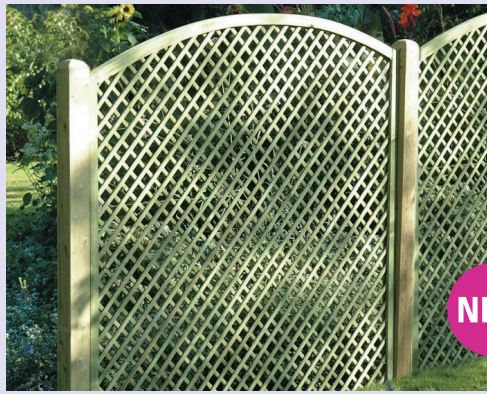

DECORATIVE LATTICE

DIAMOND LATTICE (PG 36)

Profile	Size	Code	Price
Corner	45 x 45cm	DT20	£19.99
Convex	160 x 183cm	DT14	£66.99

Measurements are shoulder heights x width.
+ 20cm for DT14

Planned all round with rounded corners
Framing = 30mm x 30mm
DT14 45mm x 45mm
Lattice Width = 20mm
Lattice Thickness = 8mm
Lattice Gaps from Inside Edges = 40mm

PRIVACY LATTICE (PAGE 37)

Profile	Size	Code	Price
Convex	30 x 183cm	PL1	£29.99
Omega	30 x 183cm	PL21	£33.99
Convex	45 x 183cm	PL3	£36.99
Rectangle	30 x 183cm	PL7	£19.99
Rectangle	45 x 183cm	PL8	£24.99
Rectangle	60 x 183cm	PL9	£29.99
Rectangle	90 x 183cm	PL10	£38.99
Rectangle	120 x 183cm	PL11	£49.99
Rectangle	150 x 183cm	PL12	£64.99
Rectangle	180 x 183cm	PL13	£74.99

Supplied in imperial widths 72"/1828mm