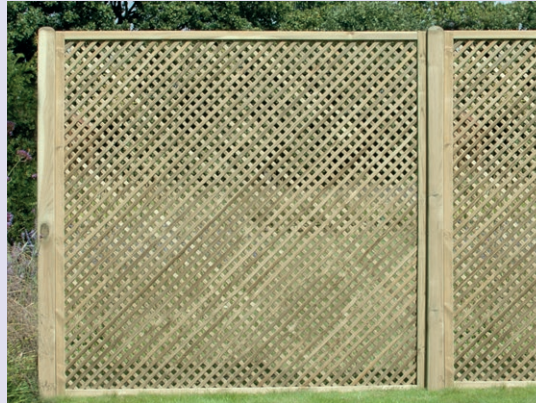

Measurements are shoulder heights x width.
+/- 11cm for Arch/Concave measurements
Planned all round with rounded corners
Framing = 35mm x 30mm
Framing = 45mm x 45mm (PL13)
Lattice Width = 20mm
Lattice Thickness = 8mm
Lattice Gaps from Inside Edges = 20mm

HEAVY DIAMOND LATTICE (PG 38)

Profile	Size	Code	Price
Convex	30 x 180cm	HDL1	£29.99
Convex	45 x 180cm	HDL3	£33.99
Convex	60 x 180cm	HDL5	£36.99
Rectangle	30 x 180cm	HDL7	£19.99
Rectangle	45 x 180cm	HDL8	£24.99
Rectangle	60 x 180cm	HDL9	£29.99
Rectangle	90 x 180cm	HDL10	£38.99
Rectangle	120 x 180cm	HDL11	£49.99
Rectangle	150 x 180cm	HDL12	£64.99
Square	180 x 180cm	HDL13	£74.99

Supplied in metric widths 71"/1800mm