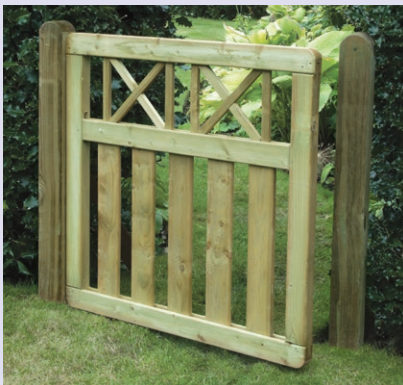

ELITE CROSS TOP (PG 33)

Size	Order Code	Price
90cm x 90cm	ECTG90	£44.99 EACH

90cm high x 90cm wide
Framing = 45mm x 70mm
Planed Boards = 16mm x 90mm
Interlocking lattice tops = 16mm x 25mm