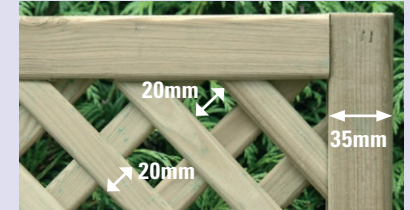

Measurements are shoulder heights x width.
+/- 11cm for Arch/Concave measurements
Planned all round with rounded corners
Framing = 35mm x 30mm
Framing = 45mm x 45mm (PL13)
Lattice Width = 20mm
Lattice Thickness = 8mm
Lattice Gaps from Inside Edges = 20mm

HEAVY DIAMOND LATTICE (PG 38)

Profile	Size	Code	Price
Convex	30 x 180cm	HDL1	£29.99
Convex	45 x 180cm	HDL3	£33.99
Convex	60 x 180cm	HDL5	£36.99
Rectangle	30 x 180cm	HDL7	£19.99
Rectangle	45 x 180cm	HDL8	£24.99
Rectangle	60 x 180cm	HDL9	£29.99
Rectangle	90 x 180cm	HDL10	£38.99
Rectangle	120 x 180cm	HDL11	£49.99
Rectangle	150 x 180cm	HDL12	£64.99
Square	180 x 180cm	HDL13	£74.99

Supplied in metric widths 71"/1800mm