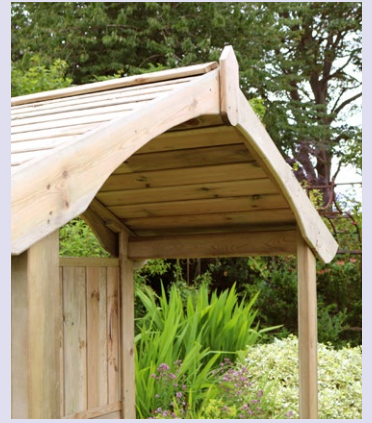

HOME DELIVERY OR COLLECTION

COURIER KERBSIDE

TENBY ARBOUR

PRODUCT CODE 25222
Sizes (W x D x H)
2.07m x 0.85m x 2.07m

DELIVERY
£499.99
INC VAT

COLLECTION
£399.99
INC VAT

Frame: 88mm x 44mm.
Roof: 18mm. Fascia: 20mm.
Side & Back Panels: 10mm.
Seating: 40mm x 28mm.
Seat Size: 1.44m x 0.50m.
Pressure Treated.