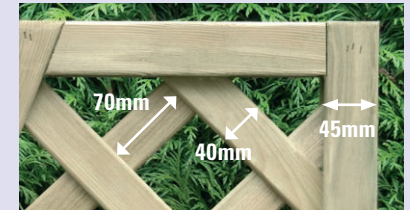

Measurements are shoulder heights x width.
+ 20cm for top of Arch measurements
Planned all round with rounded corners
Framing = 45mm x 45mm
Lattice Width = 40mm
Lattice Thickness = 8mm
Lattice Gaps from Inside Edges = 70mm

Planned square trellis is not available.
LFL offer a range of square trellis.
Ask our Sales Team for information.

Lawnswood Fencing offer a bespoke range
of made to measure Pergolas - see our Sales
Team for information.

KDM PANEL, TRELIS & GATE ALTERATION SERVICE

IMPORTANT - Please note shaped top panels cannot be reformed to a full bow part bow only.

● KDM TRELIS up to 600mm high (including shaped top)	KDM1	£24.00	per alteration
● KDM TRELIS above 600mm high (including shaped top)	KDM2	£30.00	per alteration
● STANDARD KDM PANELS to include OLT, AH180, VA, OL180 & SH	KDM3	£39.00	per alteration
● 100mm x 44mm HEAVY FRAMED KDM PANELS to include TGF, TGA, SLA, ETC90 & VS90	KDM4	£49.00	per alteration
● KDM GATES (Only able to alter product codes below and in height only) SHG180, AHG180, ALTG180 & VAG180	KDM5	£44.00	per height alteration

ETG180, TG180, FTG180, FEG180PB & ECTG90 are not available to size.

If cutting shaped top panels or trellis as we are unable to reform the bow - we would need to know which side of the panel is to be altered/cut off. Please check on ordering.